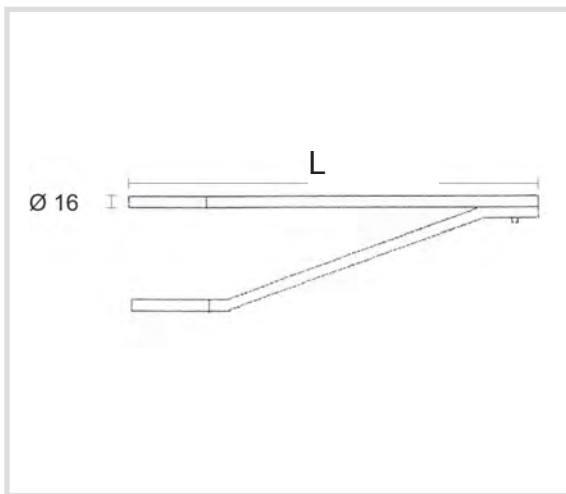

Art. 6336 Adjustable washbasin wall bracket

Technical specifications and advantages

- Painted RAL 9010
- In galvanised steel

Code	L	Anchor [mm]	Payload [N]
633610	cm 350	16 x 90	900
633611	cm 465	16 x 90	900