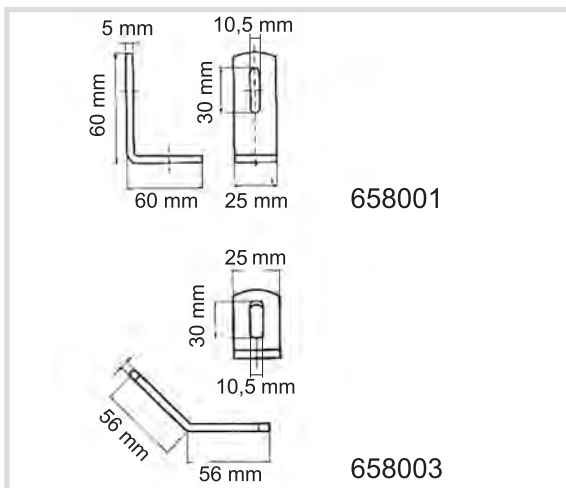

Art. 658 Angle brackets

658001

Technical specifications and advantages

- Made with galvanised steel
- To build structures with fixing rails
- Suitable for all CorRail fixing rails

658003

Code	Type
658001	90° angle bracket
658003	45° angle bracket