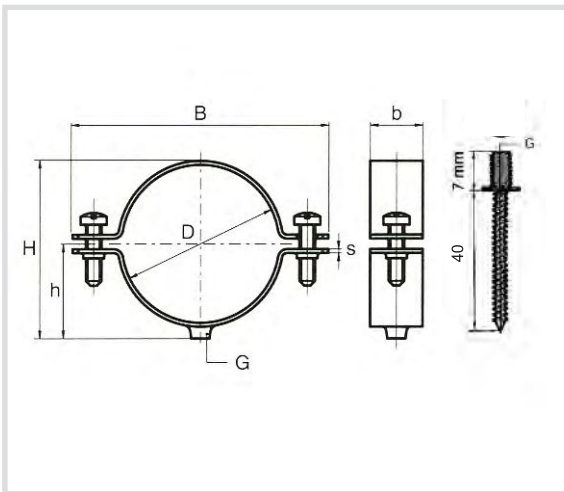

Art. 610 CH4 - Light pipe clamp with hanger bolt and anchor - AISI 304

*Technical specifications and advantages*

- Made of AISI 304 stainless steel
- Side screws M5 x 12
- LDPE packs, 10 pcs per pack
- M6 hanger bolt attachment
- Includes M6x40 hanger bolt (in AISI 316 stainless steel) and 8x40 PP anchor

Code	D [mm]	G	H [mm]	B [mm]	h [mm]	b x s [mm]
<b>610012</b>	12	M6	24	45	13	11x1,5
<b>610015</b>	14-16	M6	24	45	15	11x1,5
<b>610018</b>	18	M6	27	45	14	11x1,5
<b>610022</b>	22	M6	28	46	16	11x1,5
<b>610028</b>	28	M6	35	55	20	11x1,5
<b>610035</b>	35	M6	42	68	25	11x1,5