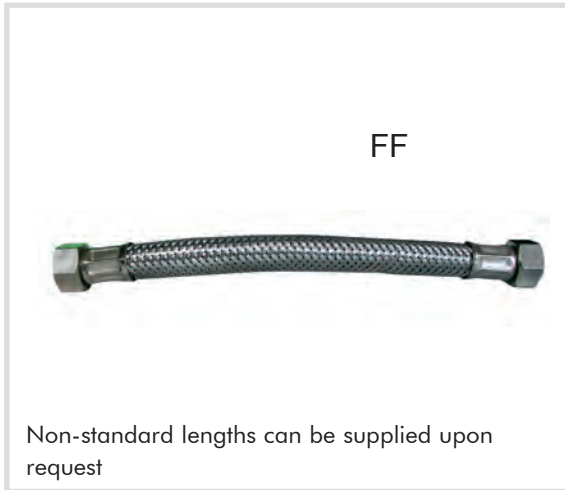

Art. 660 JUNCO Flex® Hoses FF, MF, MPF, MB, MPB

Technical specifications and advantages

- 8 wire braid in AISI 304 stainless steel, diameter 13 mm
- Rubber coverage $\geq 95\%$
- Brass female fittings
- Bushes in annealed chromed brass or in stainless steel
- Marked with "CORH" and year of manufacture
- Non-toxic EPDM rubber, suitable for the passage of drinking water according to Italian Min. Dec.174:2004
- Pre-assembled gasket on request
- Operating temperature from $-10\text{ }^{\circ}\text{C}$ to $+70\text{ }^{\circ}\text{C}$
- Pack of 25 pcs in cardboard box
- Assembly instructions in the package
- Temperature peaks up to $110\text{ }^{\circ}\text{C}$ are permitted