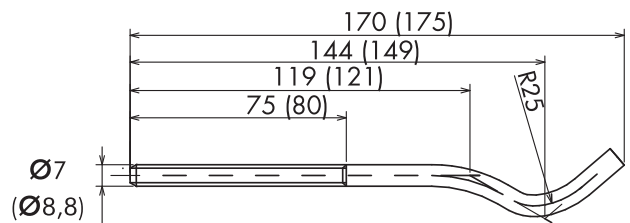

Art. 6281 Jeko® round telescopic bracket for aluminium radiator, galvanised and painted

Technical specifications and advantages

- Made of galvanised steel
- Painted with polyester-based thermosetting powder, white RAL 9010
- Kit includes: 2 wall brackets, 2 mesh anchors
- LDPE packs

Code	Anchor (Ø x L) [mm]	Wall bracket Ø x L
628100	10 x 80	7 x 170
628160	12 x 80	8,8 x 175