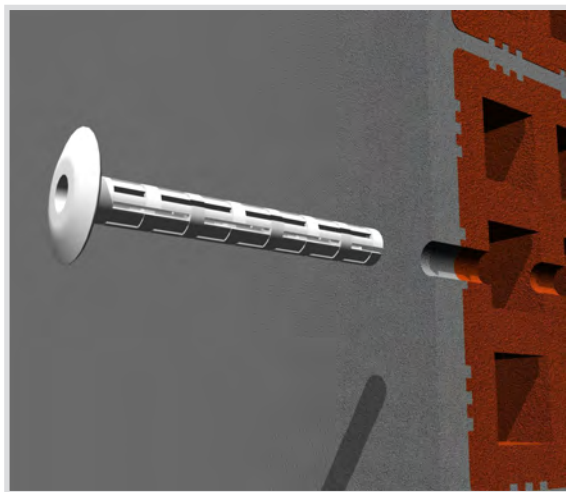

Art. 6281 Jeko® round telescopic bracket for aluminium radiator, galvanised and painted

Technical specifications and advantages

- Made of galvanised steel
- Painted with polyester-based thermosetting powder, white RAL 9010
- Kit includes: 2 wall brackets, 2 mesh anchors
- LDPE packs

Code	Anchor (Ø x L) [mm]	Wall bracket Ø x L
628100	10 x 80	7 x 170
628160	12 x 80	8,8 x 175