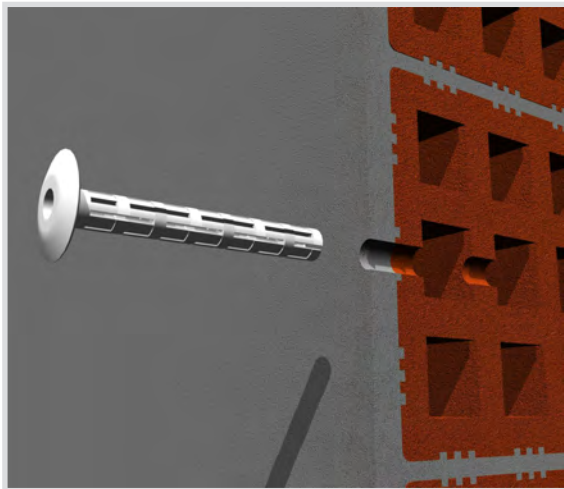

Art. 6295 Jeko® telescopic for column radiator, galvanised and painted

Technical specifications and advantages

- Made of steel
- Painted with polyester-based thermosetting powder, white RAL 9010
- Kit includes: 2 wall brackets, 2 mesh anchors
- LDPE packs

Code	Anchor (Ø x L) [mm]	Wall bracket Ø x L	Tubular diameter
629501	12 x 80	8,5 x 160	63
629502	12 x 80	8,5 x 190	63
629504	12 x 80	8,5 x 230	63