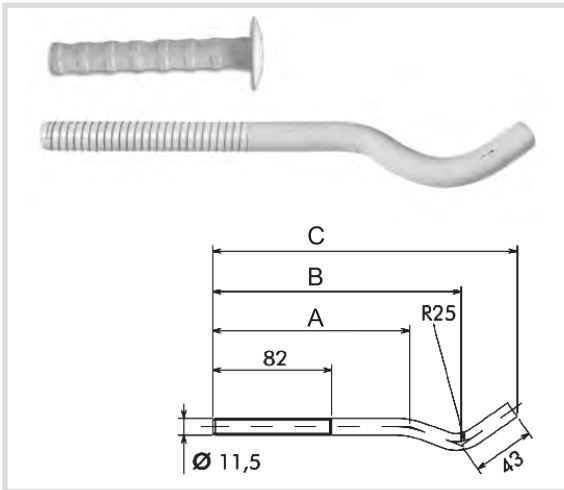

Art. 6291 Jeko® telescopic white galvanised bracket for cast iron and steel and painted radiators

*Technical specifications and advantages*

- Made of galvanised steel
- Painted with polyester-based thermosetting powder, white RAL 9010
- Kit includes: 2 wall brackets, 2 mesh anchors
- LDPE packs

Code	Anchor (Ø x L) [mm]	A	B	C	X Radiators:
<b>629101</b>	16 x 90	136	171	205	2-4 columns
<b>629102</b>	16 x 90	176	211	245	4-6 columns
<b>629103</b>	16 x 90	185	222	260	5-6 columns