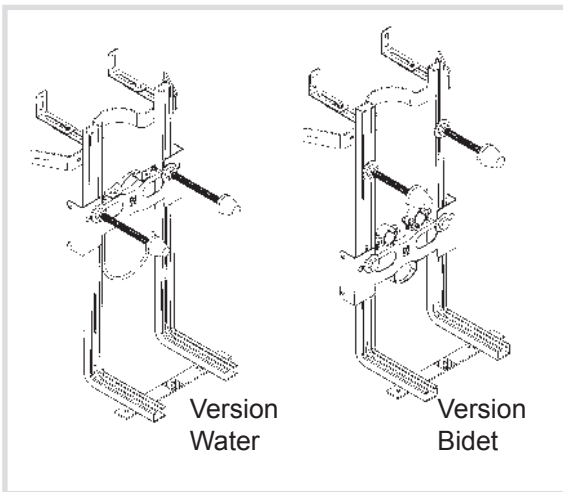

Version Water

Version Bidet