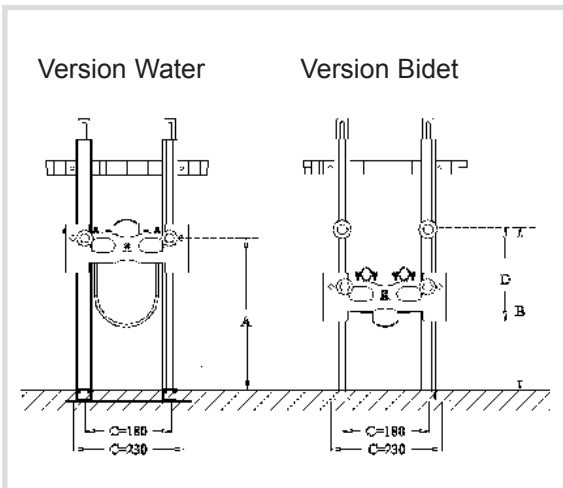

Version Water

Version Bidet

Code	Height [mm]	Depth [mm]	Payload [N]
639000	560	190	4000

The ceramic materials of the various manufacturers may be subject to modifications. Always check the measurements provided before composing the wall bracket.