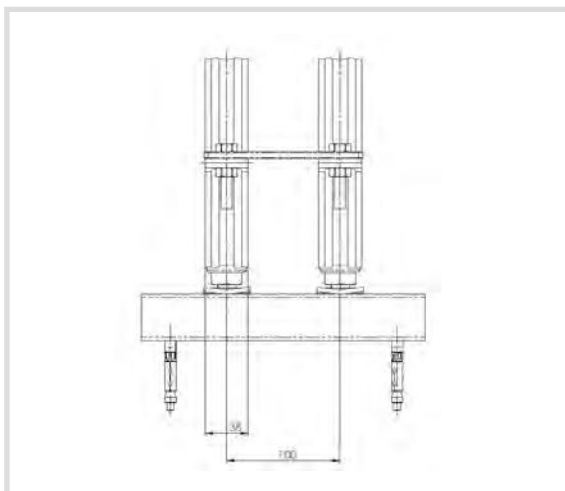

Art. 972000 Corh PFP - Fixed point on CorSTRUT fixingrail

*Technical specifications and advantages*

- Ideal solution for pipes subject to significant contractions and/or expansions
- Suitable for all types of fixed point on fixing rail with guide 41, both with horizontal and vertical pipe
- In galvanised steel, on request also in stainless steel
- One pack includes: 2 straight connections, 2 slide nuts and relative fixing screws

Codice	For fixing rail
<b>972000</b>	CorSTRUT

**SPECIFICATION ITEM**

Supply and installation of brackets with fixed point for pipes subject to thermal expansion on fixing rail, with straight connection, clamps and relative fastening components in S235JR steel