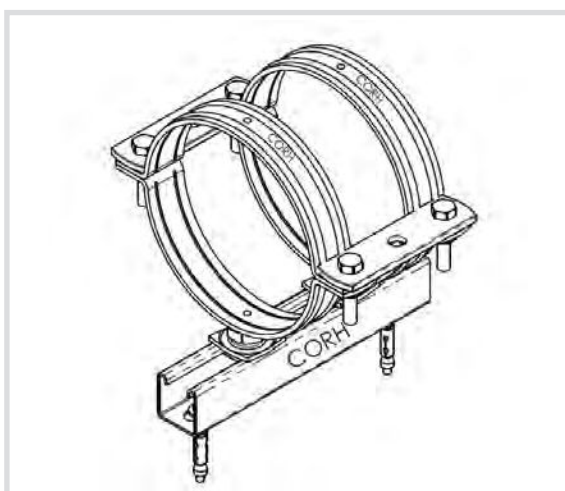

Art. 972000 Corh PFP - Fixed point on CorSTRUT fixingrail

*Technical specifications and advantages*

- Ideal solution for pipes subject to significant contractions and/or expansions
- Suitable for all types of fixed point on fixing rail with guide 41, both with horizontal and vertical pipe
- In galvanised steel, on request also in stainless steel
- One pack includes: 2 straight connections, 2 slide nuts and relative fixing screws

Codice	For fixing rail
<b>972000</b>	CorSTRUT

**SPECIFICATION ITEM**

Supply and installation of brackets with fixed point for pipes subject to thermal expansion on fixing rail, with straight connection, clamps and relative fastening components in S235JR steel