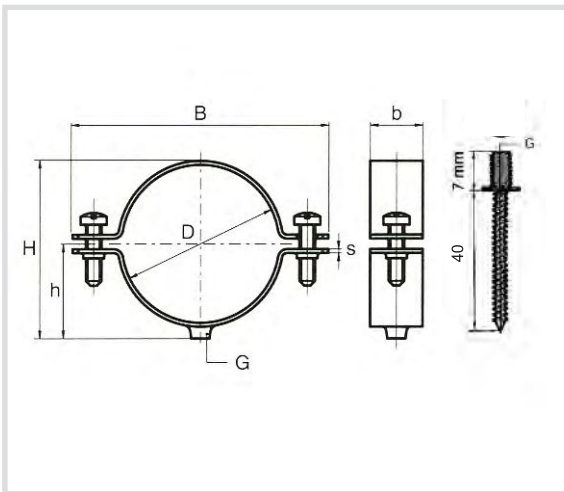

Art. 610 CH4 - Light pipe clamp with hanger bolt and anchor - AISI 304

Technical specifications and advantages

- Made of AISI 304 stainless steel
- Side screws M5 x 12
- LDPE packs, 10 pcs per pack
- M6 hanger bolt attachment
- Includes M6x40 hanger bolt (in AISI 316 stainless steel) and 8x40 PP anchor

Code	D [mm]	G	H [mm]	B [mm]	h [mm]	b x s [mm]
610012	12	M6	24	45	13	11x1,5
610015	14-16	M6	24	45	15	11x1,5
610018	18	M6	27	45	14	11x1,5
610022	22	M6	28	46	16	11x1,5
610028	28	M6	35	55	20	11x1,5
610035	35	M6	42	68	25	11x1,5