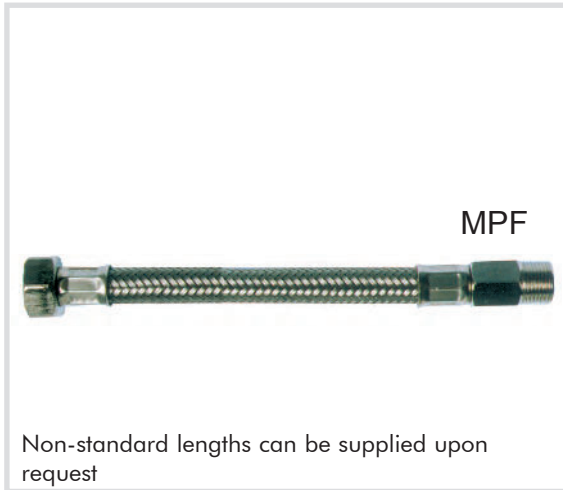

Art. 660 JUNCO Flex®
Stainless steel braiding

Non-standard lengths can be supplied upon request

Pre-assembled gasket on request

Technical specifications and advantages

- 8 wire braid in AISI 304 stainless steel, diameter 13 mm
- Rubber coverage $\geq 95\%$
- Brass female fittings
- Bushes in annealed chromed brass or in stainless steel
- Marked with "CORH" and year of manufacture
- Non-toxic EPDM rubber, suitable for the passage of drinking water according to Italian Min. Dec.174:2004
- Operating temperature from $-10\text{ }^{\circ}\text{C}$ to $+70\text{ }^{\circ}\text{C}$
- Pack of 25 pcs in cardboard box
- Assembly instructions in the package
- Temperature peaks up to $110\text{ }^{\circ}\text{C}$ are permitted
- Male in nickel-plated brass, broached
- Knurled male for greater gripping of the sealing material (hemp or Teflon)

Art. 660 JUNCO Flex® tainless steel braiding

Technical specifications and advantages

- 8 wire braid in AISI 304 stainless steel, diameter 13 mm
- Rubber coverage $\geq 95\%$
- Brass female fittings
- Bushes in annealed chromed brass or in stainless steel
- Marked with "CORH" and year of manufacture
- Non-toxic EPDM rubber, suitable for the passage of drinking water according to Italian Min. Dec.174:2004
- Operating temperature from $-10\text{ }^{\circ}\text{C}$ to $+70\text{ }^{\circ}\text{C}$
- Pack of 25 pcs in cardboard box
- Assembly instructions in the package
- Temperature peaks up to $110\text{ }^{\circ}\text{C}$ are permitted
- Male in nickel-plated brass, broached
- Knurled male for greater gripping of the sealing material (hemp or Teflon)