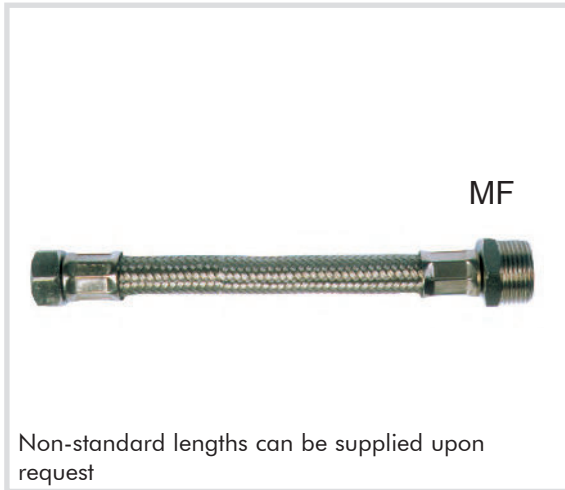

Art. 660 JUNCO Flex®
Stainless steel braiding

Non-standard lengths can be supplied upon request

Pre-assembled gasket on request

Technical specifications and advantages

- 8 wire braid in AISI 304 stainless steel, diameter 13 mm
- Rubber coverage $\geq 95\%$
- Brass female fittings
- Bushes in annealed chromed brass or in stainless steel
- Marked with "CORH" and year of manufacture
- Non-toxic EPDM rubber, suitable for the passage of drinking water according to Italian Min. Dec.174:2004
- Operating temperature from $-10\text{ }^{\circ}\text{C}$ to $+70\text{ }^{\circ}\text{C}$
- Pack of 25 pcs in cardboard box
- Assembly instructions in the package
- Temperature peaks up to $110\text{ }^{\circ}\text{C}$ are permitted
- Male in nickel-plated brass, broached
- Knurled male for greater gripping of the sealing material (hemp or Teflon)

Art. 660 JUNCO Flex® tainless steel braiding

Technical specifications and advantages

- 8 wire braid in AISI 304 stainless steel, diameter 13 mm
- Rubber coverage $\geq 95\%$
- Brass female fittings
- Bushes in annealed chromed brass or in stainless steel
- Marked with "CORH" and year of manufacture
- Non-toxic EPDM rubber, suitable for the passage of drinking water according to Italian Min. Dec.174:2004
- Operating temperature from $-10\text{ }^{\circ}\text{C}$ to $+70\text{ }^{\circ}\text{C}$
- Pack of 25 pcs in cardboard box
- Assembly instructions in the package
- Temperature peaks up to $110\text{ }^{\circ}\text{C}$ are permitted
- Male in nickel-plated brass, broached
- Knurled male for greater gripping of the sealing material (hemp or Teflon)