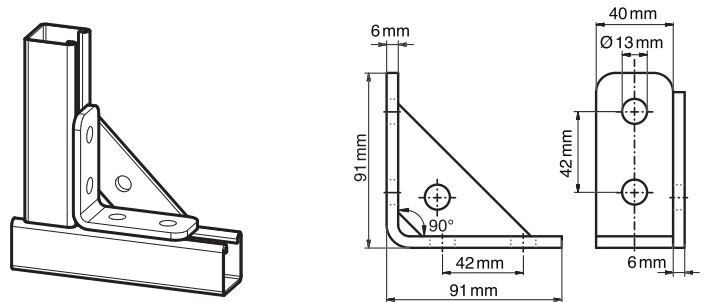

Art. 8618X CorSTRUT reinforced connector at 90° - AISI 304

### Technical specifications and advantages

- Easy to assemble on STRUT fixing rails
- Rounded edges
- In AISI 304 stainless steel
- On request in AISI 316

Code	For	$\alpha$ [°]
<b>8618X90</b>	STRUT	90

Art. 8615X CorSTRUT connector 90° - AISI 304